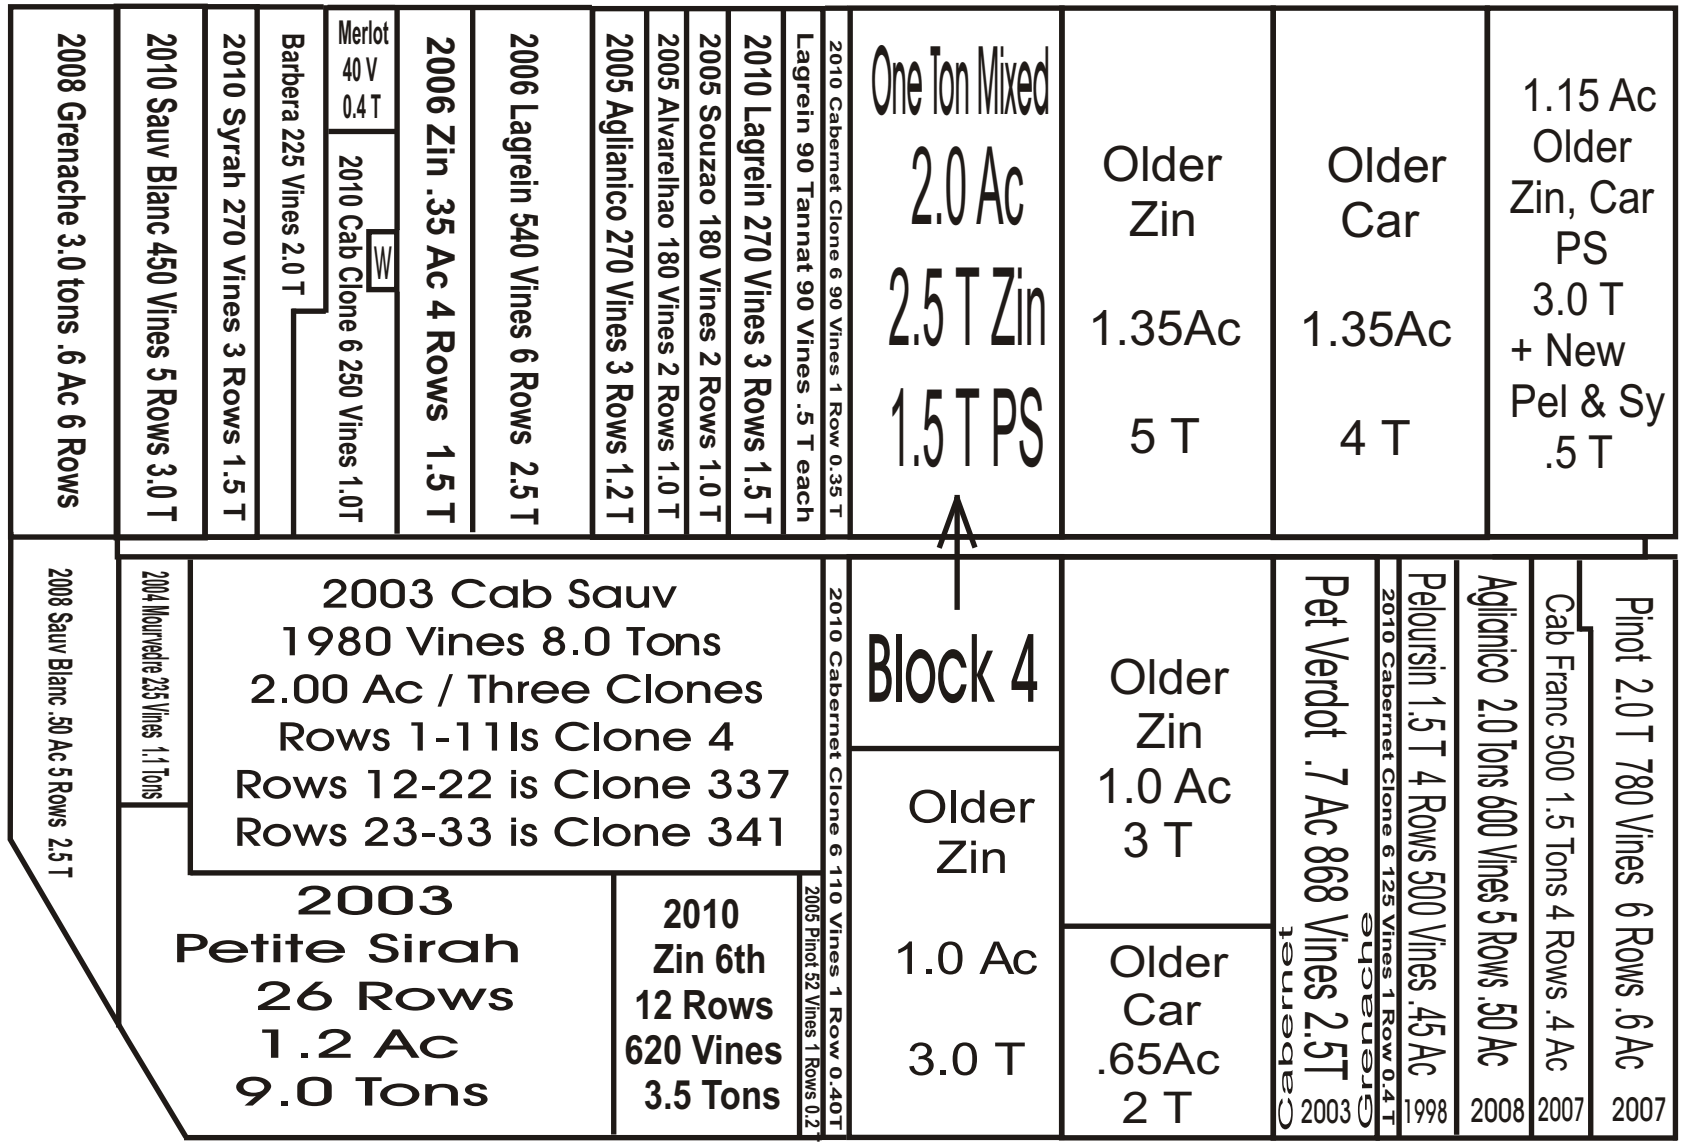

Approx 20.0 Total Acres:  
 Approx 90 Total Tons:  
*Over 5000 Cases Potential*

Block 7                      Block 6                      Block 4                      Block 3                      Block 2                      Block 1

Dry Creek

Dry Creek Road

Block 5                      Block 4                      Block 3

Coffaro Vineyard